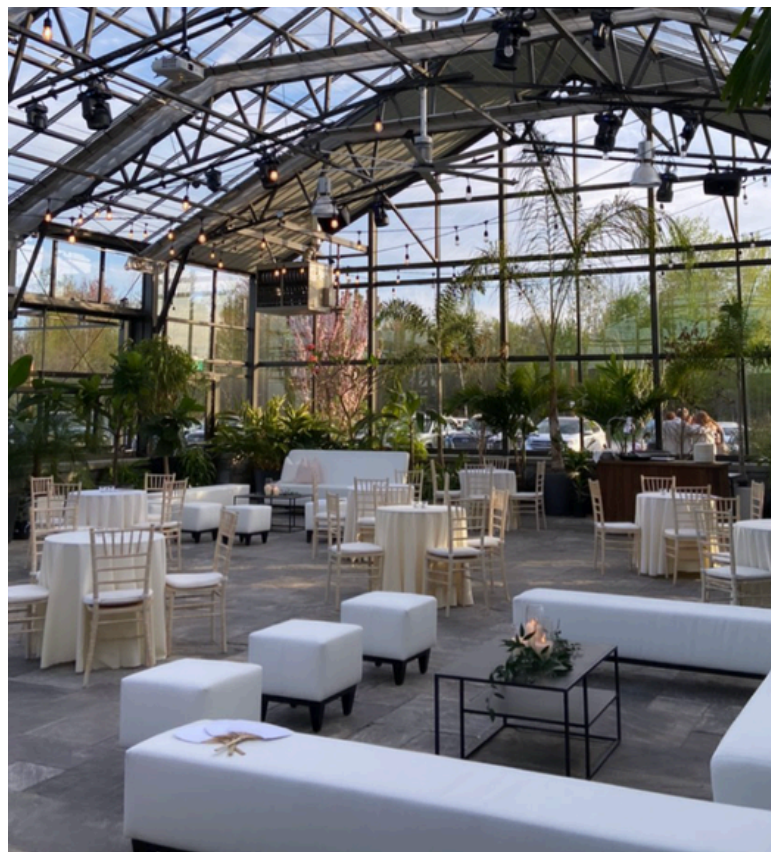

# Leather Soiree Furniture

SOIREE FURNITURE  
UNDER FRONT PERGOLA

SOIREE FURNITURE  
ON DANCE FLOOR

SOIREE FURNITURE  
IN GREENHOUSE

Fireworks  
&  
Special Effects